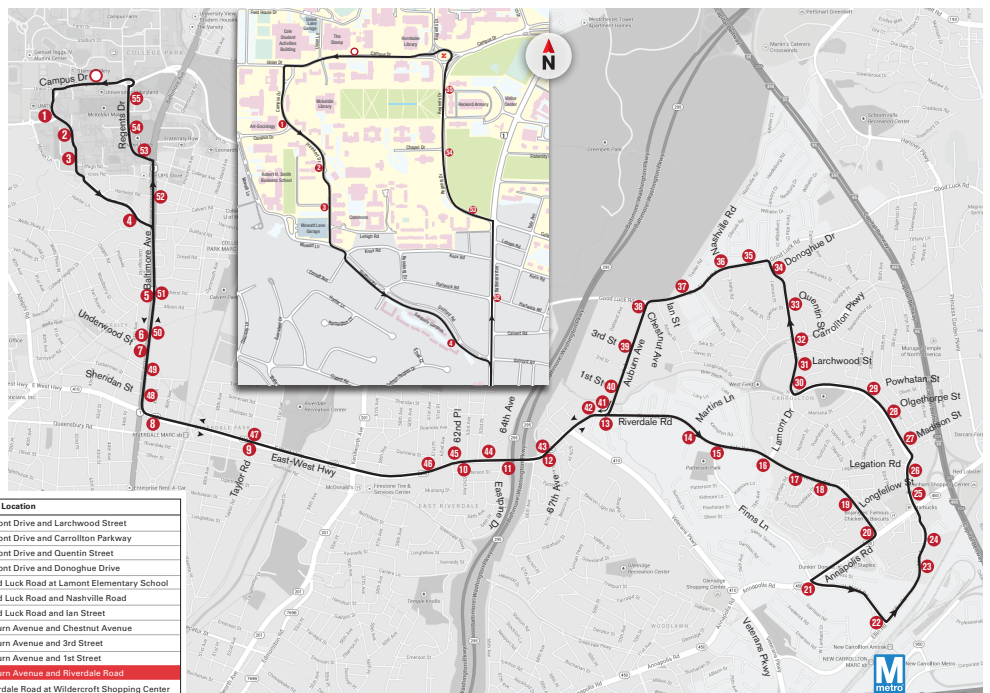

126 NEW CARROLLTON

Effective Oct. 1, the 126 New Carrollton schedule & route will change due to the construction on Ellins Road.

CHANGES TO THE 126 NEW CARROLLTON:

NEW STOP: Riverdale Road and 63rd Avenue (stop #10)

STOP RELOCATED: New Harkins Road & Annapolis Road stop replaces Annapolis Road and Finns Lane (stop #21)

STOP RELOCATED: The New Carrollton Metro Station stop has been relocated on Harkins Road before turning on to Ellins Road. (stop #22)

The new 126 New Carrollton schedule can be found on the DOTS schedules page at go.umd.edu/schedules

For more information visit transportation.umd.edu or call (301) 314-DOTS