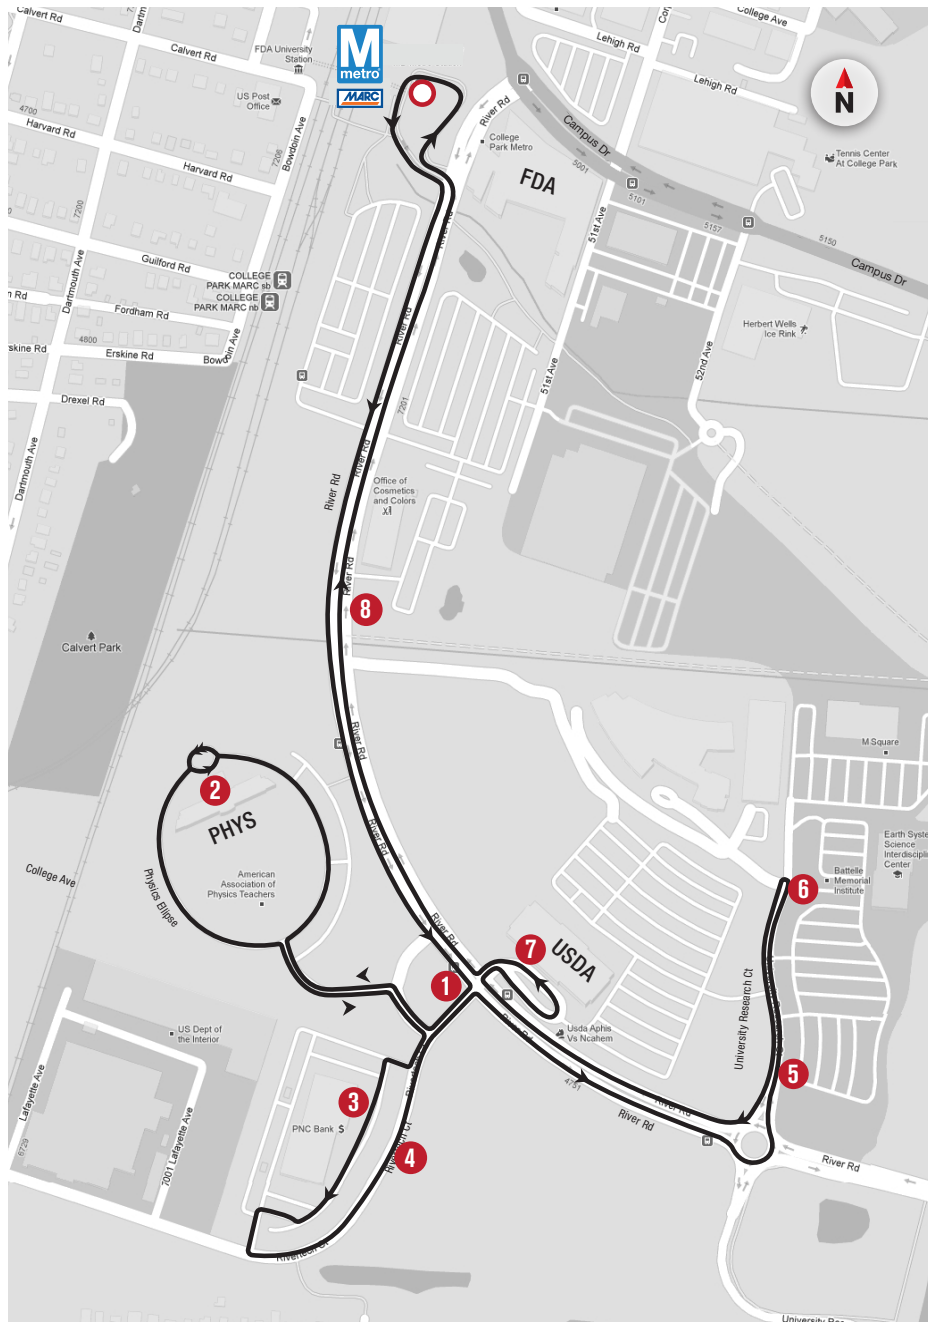

109 RIVER ROAD

NextBUS #	Stop #	Stop Location
36469	●	College Park – UMD Metro Station
31564	1	River Road and Rivertech Court
31689	2	American Center for Physics
34405	3	Raytheon
31570	4	College Park Academy
31571	5	Division of IT
34293	6	M-Square
31881	7	USDA
31899	8	River Road at American Center for Physics
36469	●	College Park – UMD Metro Station

ways to find your
nextbus

Phone:

Website:

- Log onto: www.transportation.umd.edu
- Click on the NextBus button at the top of the page
- Select your route, then direction, then your stop.

SMS Text Devices:

Text "NBUS UMD
[nextBUS #]" to 41411

Bus Shelter LCD Screens:

Monitors:

View bus arrival times for Lot HH, the Union and Regents Garage from the monitors located in the lower Southeast entrance of the Union and in the lobby of the Transportation Office (Regents Garage).