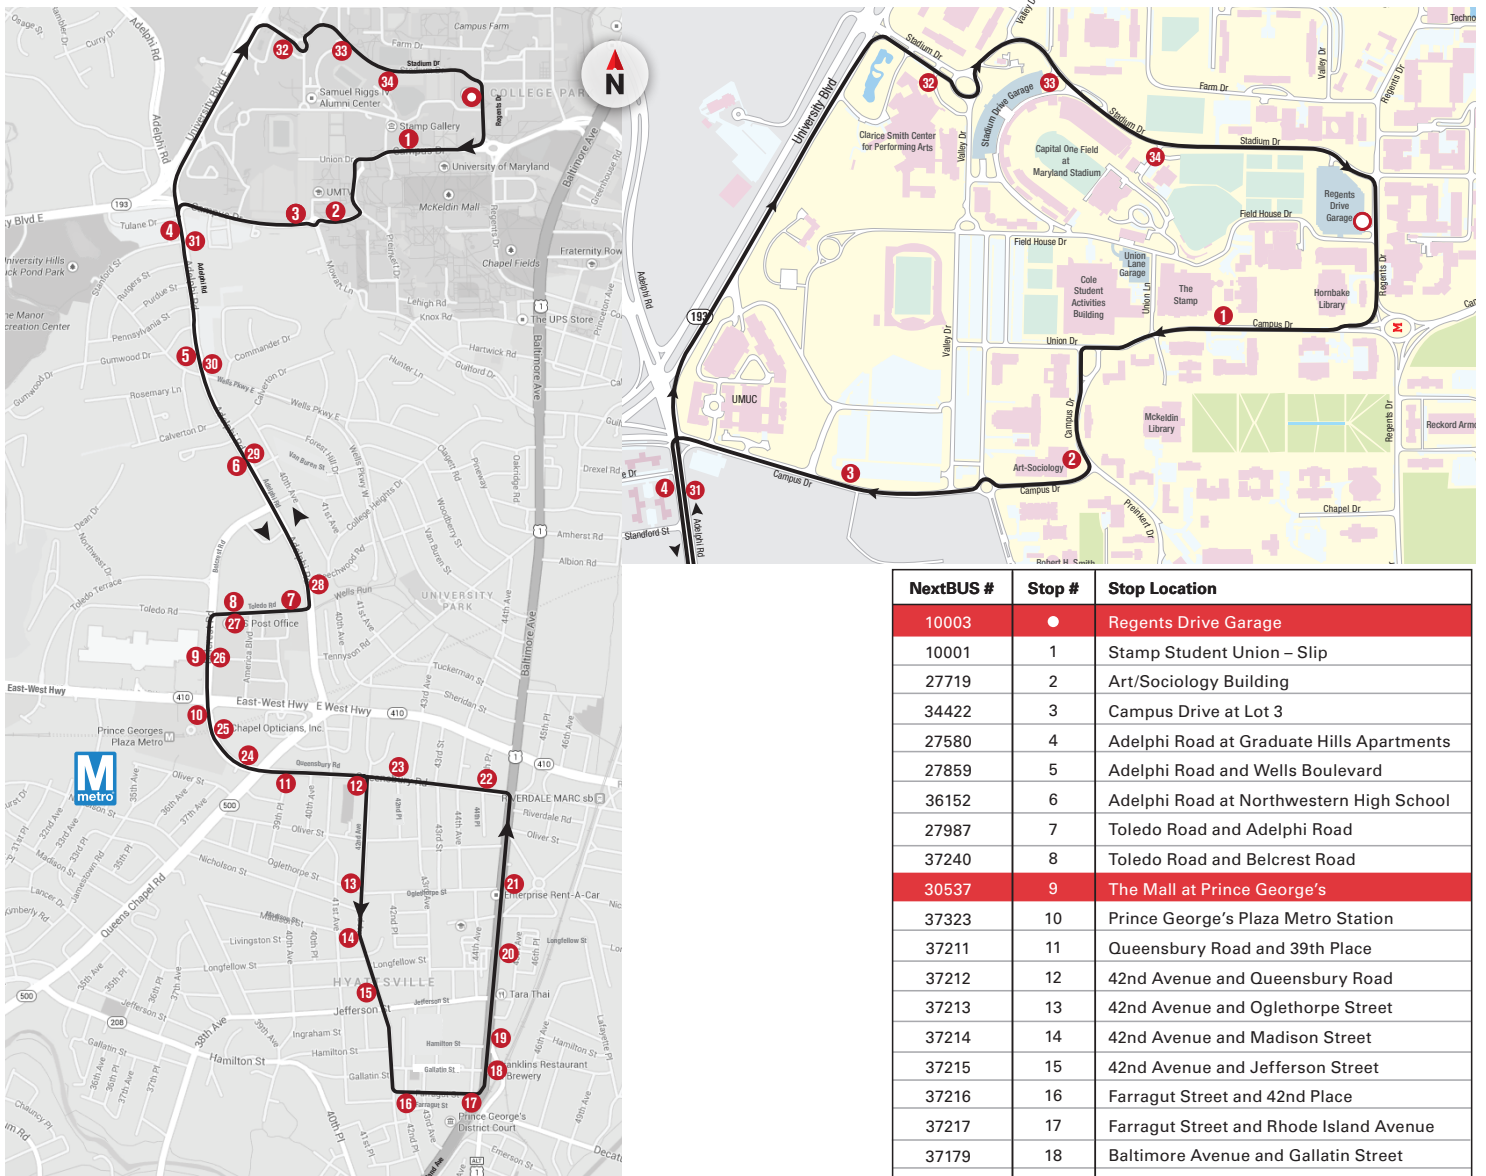

NITE RIDE

NITE Ride is a curb-to-curb evening service. Please use NITE Ride when the evening service routes are no longer in service or if your pick-up or destination is not on an evening service route. NITE Ride operates from 5:30 p.m. to 7:30 a.m. seven days a week during the fall and spring semesters. Call (301) 314-NITE (6483) to request a NITE Ride.

CONTACT INFORMATION: For immediate assistance: 301.314.2255 Public Relations: 301.314.0183 NITE Ride: 301.314.6483

Shuttle-UM

113 HYATTSVILLE

NextBUS #	Stop #	Stop Location
10003	●	Regents Drive Garage
10001	1	Stamp Student Union – Slip
27719	2	Art/Sociology Building
34422	3	Campus Drive at Lot 3
27580	4	Adelphi Road at Graduate Hills Apartments
27859	5	Adelphi Road and Wells Boulevard
36152	6	Adelphi Road at Northwestern High School
27987	7	Toledo Road and Adelphi Road
37240	8	Toledo Road and Belcrest Road
30537	9	The Mall at Prince George's
37323	10	Prince George's Plaza Metro Station
37211	11	Queensbury Road and 39th Place
37212	12	42nd Avenue and Queensbury Road
37213	13	42nd Avenue and Oglethorpe Street
37214	14	42nd Avenue and Madison Street
37215	15	42nd Avenue and Jefferson Street
37216	16	Farragut Street and 42nd Place
37217	17	Farragut Street and Rhode Island Avenue
37179	18	Baltimore Avenue and Gallatin Street
37171	19	Baltimore Avenue and Hamilton Street
37172	20	Baltimore Avenue and Longfellow Street
37173	21	Baltimore Avenue and Oglethorpe Street
37218	22	Queensbury Road and 44th Place
37219	23	Queensbury Road and 42nd Place
37220	24	Belcrest Road and Queens Chapel Road
30559	25	Prince George's Plaza Metro Station
37221	26	Prince George's Community College
37186	27	Toledo Road and Belcrest Road
37008	28	Adelphi Road and Toledo Road
36153	29	Adelphi Road and Van Buren Street
27871	30	Adelphi Road and Wells Parkway
37191	31	Adelphi Road and Campus Drive
36411	32	Stadium Drive and University Boulevard
37091	33	Stadium Drive Garage
37092	34	Varsity Team House
10003	●	Regents Drive Garage