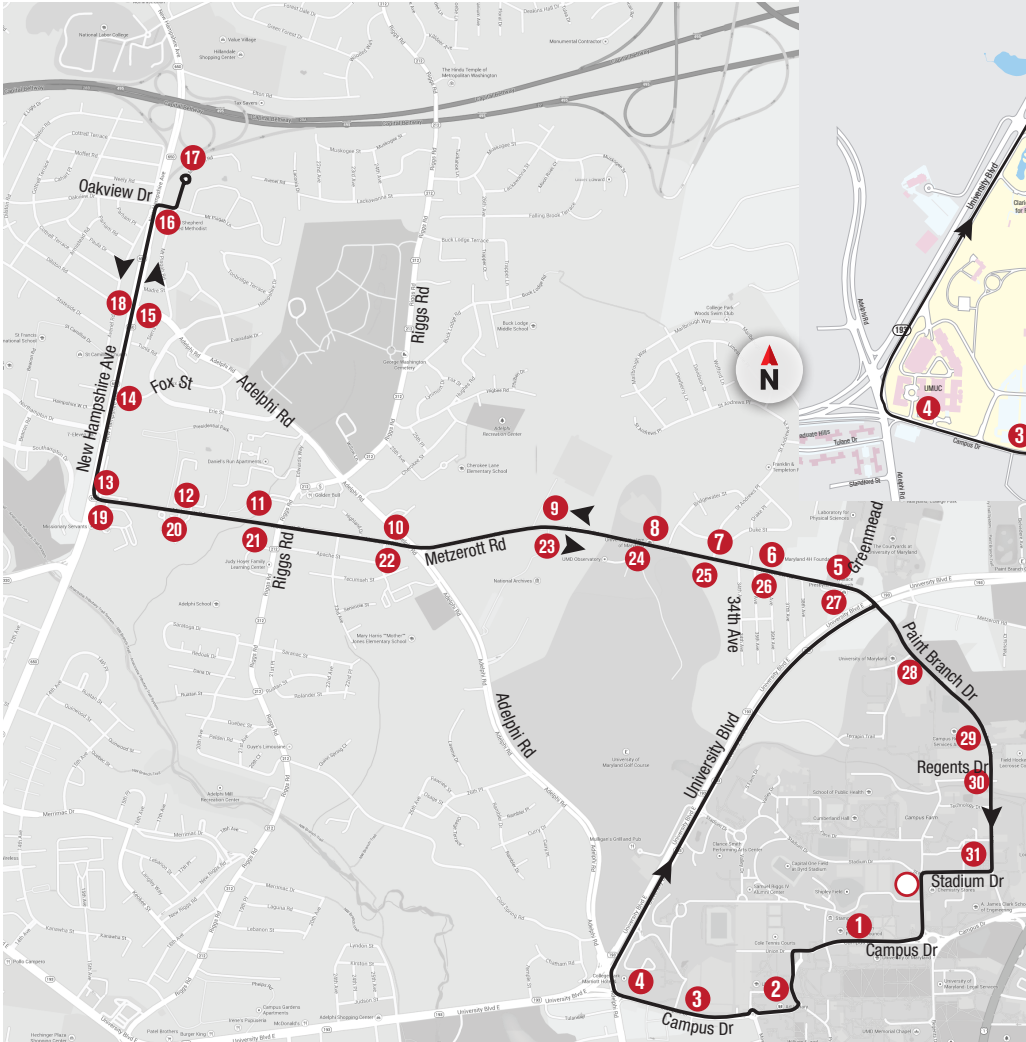

108 ADELPHI

ways to find your
nextbus

SMS Text Devices:

Text "NBUS UMD
[nextBUS #]" to 41411

Website:

- Log onto:
  www.transportation.umd.edu
- Click on the NextBus button at the top of the page
- Select your route, then direction, then your stop.

Monitors:

View bus arrival times for Lot HI, the Union and Regents Garage from the monitors located in the lower Southeast entrance of the Union and in the lobby of the Transportation Office (Regents Garage).

Phone:

- Dial (301) 314-2255
- Select Option 2
- Select Option 1
- Following prompts, enter five-digit NextBus # located beside each stop listing.

Bus Shelter LCD Screens:

LCD screens are located at various bus shelters. The screens will tell you the approximate bus arrival times.

NextBUS #	Stop #	Stop Location
10003	●	Regents Drive Garage
10001	1	Stamp Student Union - Slip
27719	2	Art/Sociology Building
34422	3	Campus Drive at Lot 3
36108	4	UMUC-College Park Marriott
30299	5	Metzerott Road and Greenmead Drive
30460	6	Metzerott Road and 36th Avenue
30461	7	Metzerott Road and St. Andrew's Place
30252	8	Metzerott Road at System Administration
37119	9	Metzerott Road at Archives II
30920	10	Metzerott Road and Adelphi Road
34650	11	Metzerott Road and Riggs Road
30281	12	Metzerott Road at Presidential Towers
30268	13	Metzerott Road and New Hampshire Avenue
30418	14	New Hampshire Avenue and Fox Street
37072	15	New Hampshire Avenue and Adelphi Road
30275	16	New Hampshire Avenue and Oakview Drive

NextBUS #	Stop #	Stop Location
37124	17	Mt. Pisgah Road at Chateau Apartments
37106	18	New Hampshire Avenue and Adelphi Road
30004	19	Metzerott Road and New Hampshire Avenue
27892	20	Metzerott Road at The Delano Apartments
34697	21	Metzerott Road and Riggs Road
30036	22	Metzerott Road and 24th Avenue
27918	23	Metzerott Road at Archives II
27408	24	Metzerott Road at UMD Observatory
30462	25	Metzerott Road and St. Andrew's Place
30015	26	Metzerott Road and 36th Avenue
30247	27	Metzerott Road and University Boulevard
27522	28	Paint Branch Drive at Lot 4b
37151	29	Shuttle-UM Base
30898	30	Paint Branch Drive and Regents Drive
50001	31	Paint Branch Drive and Stadium Drive
10003	●	Regents Drive Garage