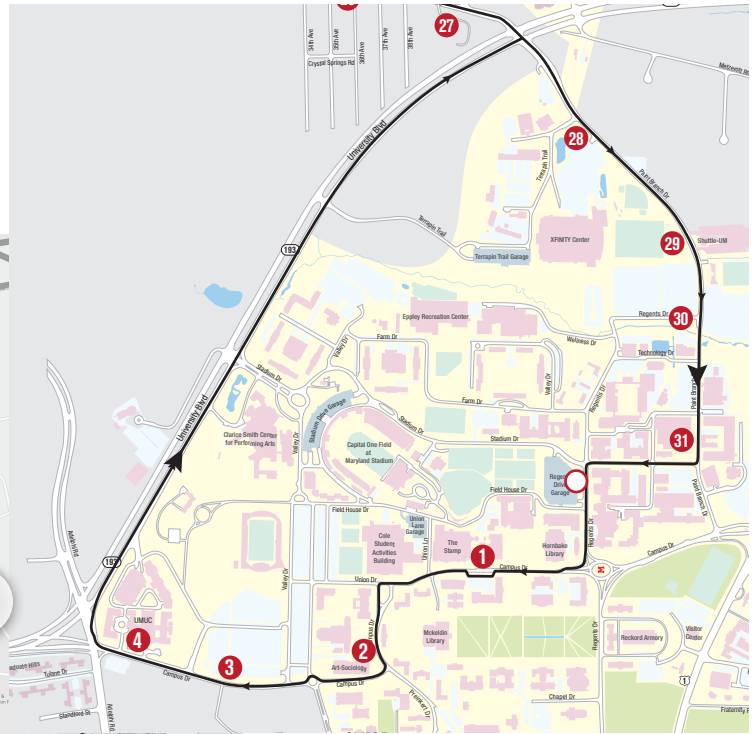

108 ADELPHI

ways to find your
nextbus

SMS Text Devices:

Text "NBUS UMD
[nextBUS #]" to 41411

Website:

- Log onto:
  www.transportation.umd.edu
- Click on the NextBus button at the top of the page
- Select your route, then direction, then your stop.

Monitors:

View bus arrival times for Lot HI, the Union and Regents Garage from the monitors located in the lower Southeast entrance of the Union and in the lobby of the Transportation Office (Regents Garage).

Phone:

- Dial (301) 314-2255
- Select Option 2
- Select Option 1
- Following prompts, enter five-digit NextBus # located beside each stop listing.

Bus Shelter LCD Screens:

LCD screens are located at various bus shelters. The screens will tell you the approximate bus arrival times.

NextBUS #	Stop #	Stop Location
10003	●	Regents Drive Garage
10001	1	Stamp Student Union - Slip
27719	2	Art/Sociology Building
34422	3	Campus Drive at Lot 3
36108	4	UMUC-College Park Marriott
30299	5	Metzerott Road and Greenmead Drive
30460	6	Metzerott Road and 36th Avenue
30461	7	Metzerott Road and St. Andrew's Place
30252	8	Metzerott Road at System Administration
37119	9	Metzerott Road at Archives II
30920	10	Metzerott Road and Adelphi Road
34650	11	Metzerott Road and Riggs Road
30281	12	Metzerott Road at Presidential Towers
30268	13	Metzerott Road and New Hampshire Avenue
30418	14	New Hampshire Avenue and Fox Street
37072	15	New Hampshire Avenue and Adelphi Road
30275	16	New Hampshire Avenue and Oakview Drive

NextBUS #	Stop #	Stop Location
37124	17	Mt. Pisgah Road at Chateau Apartments
37106	18	New Hampshire Avenue and Adelphi Road
30004	19	Metzerott Road and New Hampshire Avenue
27892	20	Metzerott Road at The Delano Apartments
34697	21	Metzerott Road and Riggs Road
30036	22	Metzerott Road and 24th Avenue
27918	23	Metzerott Road at Archives II
27408	24	Metzerott Road at UMD Observatory
30462	25	Metzerott Road and St. Andrew's Place
30015	26	Metzerott Road and 36th Avenue
30247	27	Metzerott Road and University Boulevard
27522	28	Paint Branch Drive at Lot 4b
37151	29	Shuttle-UM Base
30898	30	Paint Branch Drive and Regents Drive
50001	31	Paint Branch Drive and Stadium Drive
10003	●	Regents Drive Garage