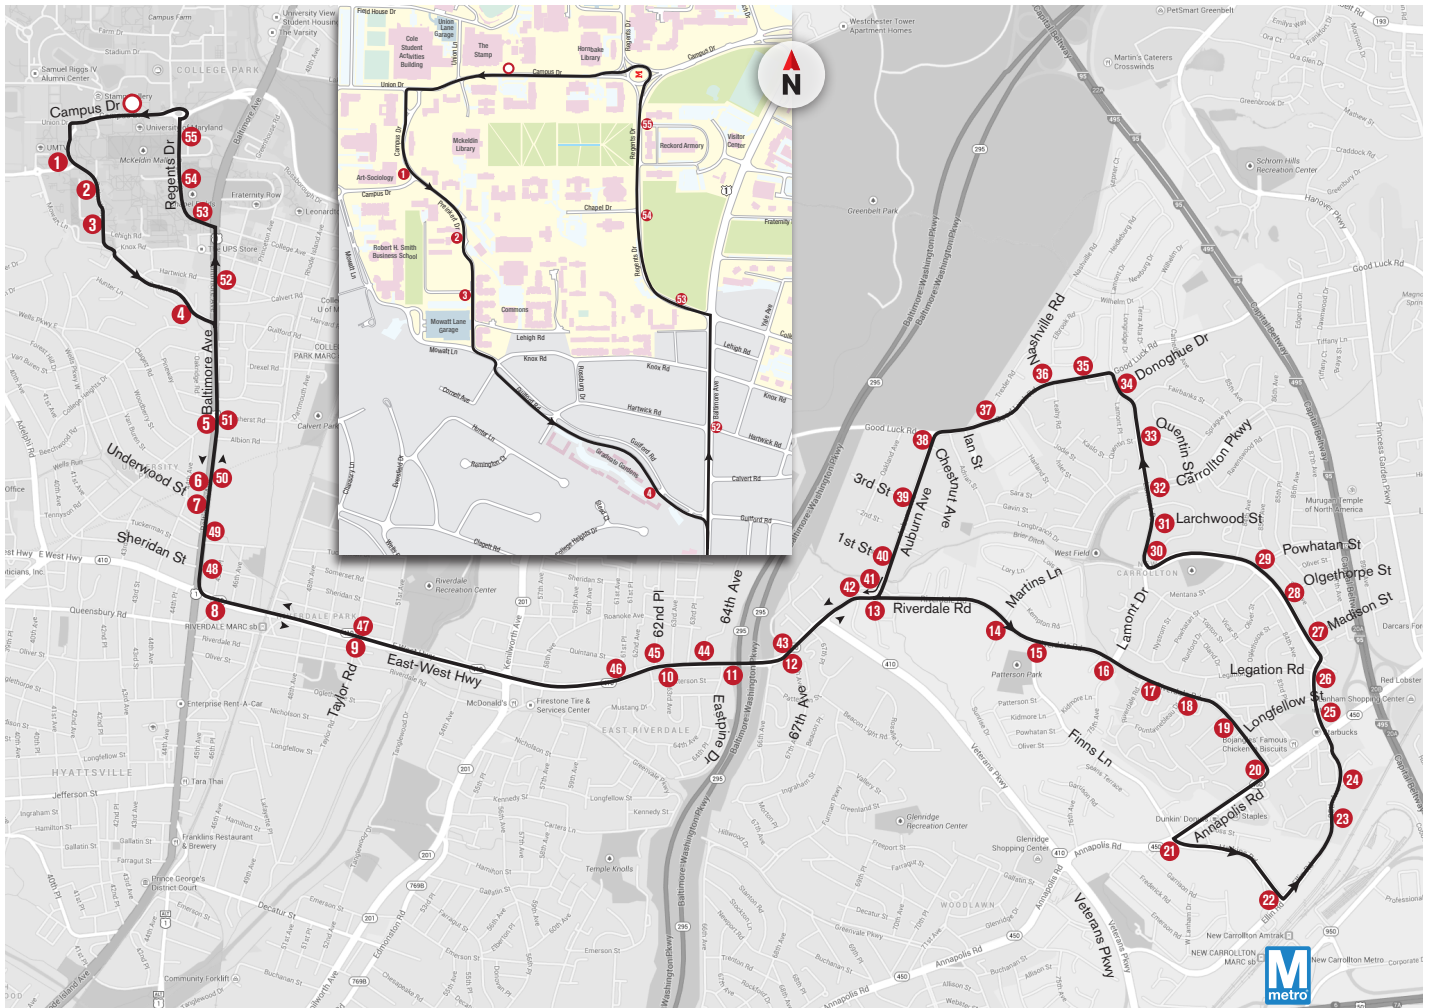

TRANSPORTATION SERVICES

Shuttle-UM

126 NEW CARROLLTON

NextBUS #	Stop #	Stop Location
10002	●	Stamp Student Union - Lot HH
27719	1	Art/Sociology Building
30089	2	Wicomico Hall
50002	3	Preinkert Drive at Lot MV
50003	4	Guilford Drive and Rowalt Drive
37096	5	Baltimore Avenue at University Park Town Hall
48067	6	Baltimore Avenue at Riverdale Park Station
37024	7	Baltimore Avenue and Underwood Street
37038	8	East-West Highway and West Beale Circle
37037	9	East-West Highway and Taylor Road
48083	10	Riverdale Road and 63rd Avenue
37085	11	Riverdale Road and Eastpine Drive
37082	12	Riverdale Road and 67th Avenue
37084	13	Riverdale Road and Auburn Avenue
37089	14	Riverdale Road and Martins Lane
37086	15	Riverdale Road and Finns Lane
37087	16	Riverdale Road and Lamont Drive
37051	17	Riverdale Road at Fountain Club Apartments
37088	18	Riverdale Road and Mahoney Drive
37058	19	Riverdale Road at Heritage Square Apartments
37010	20	Annapolis Road and Riverdale Road
48081	21	Harkins Road and Annapolis Road
37071	22	New Carrollton Metro Station
37064	23	85th Avenue at Lenox Court Apartments
37031	24	85th Avenue at Carrollton Manor Apartments
37007	25	85th Avenue and Longfellow Street
37006	26	85th Avenue and Legation Street
37099	27	Westbrook Drive and Madison Street
37100	28	Westbrook Drive and Oglethorpe Street
37101	29	Westbrook Drive and Powhatan Street
37098	30	Westbrook Drive and Lamont Drive

ways to find your **nextbus**

Monitors:

View bus arrival times for Lot HH, the Union and Regents Garage from the monitors located in the lower Southeast entrance of the Union and in the lobby of the Transportation Office (Regents Garage).