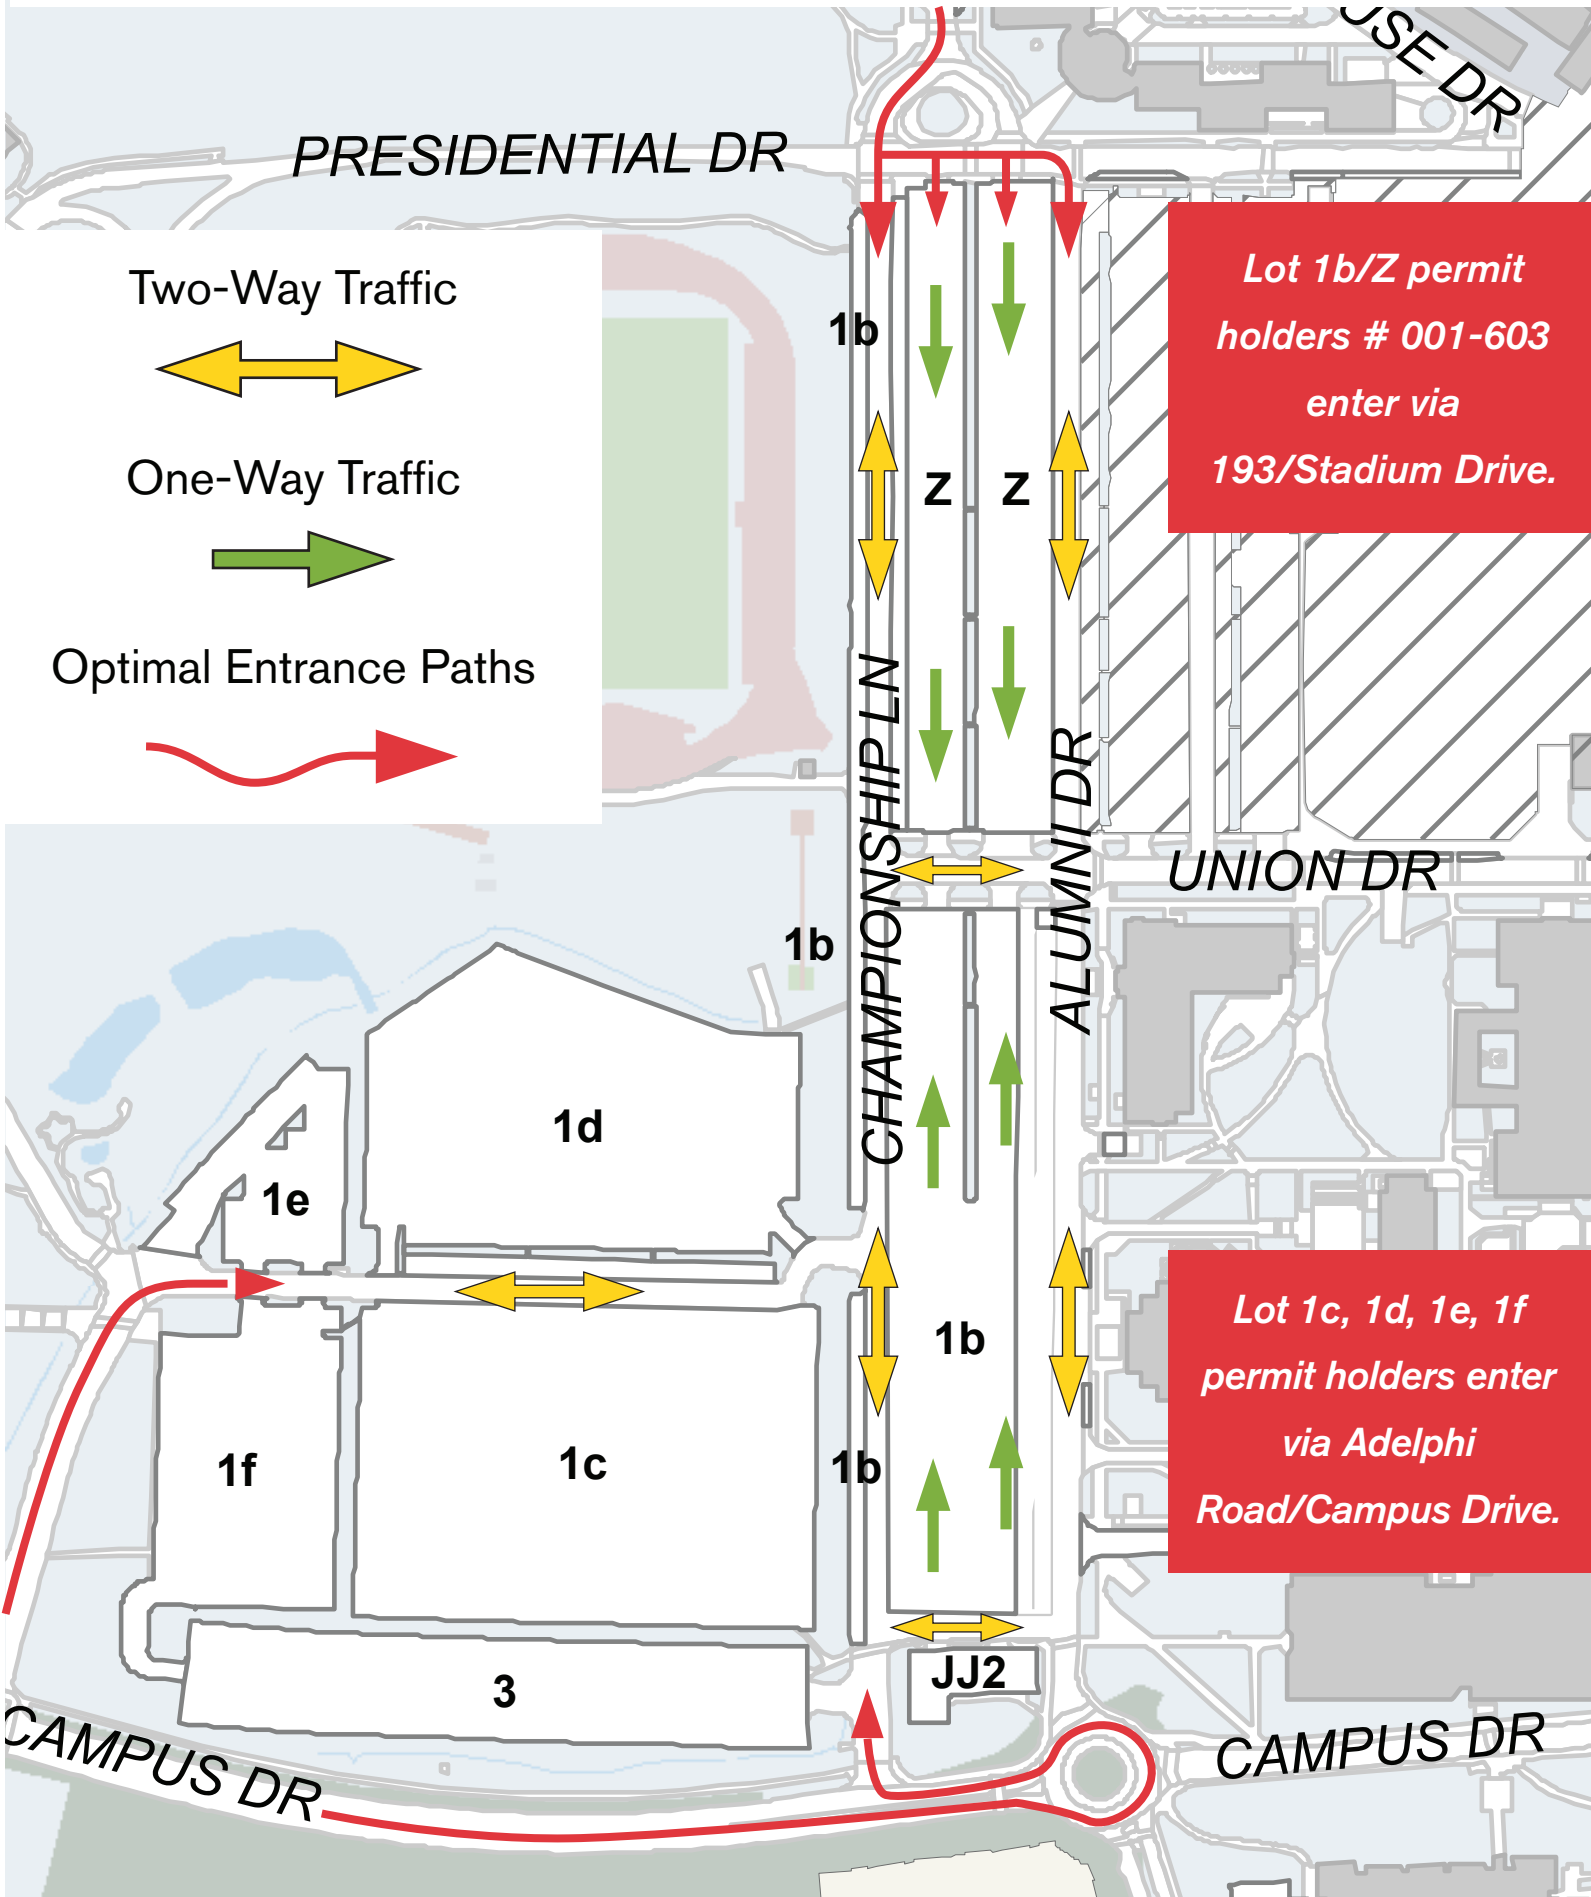

LOT 1 TERRAPIN CLUB

AREA MODIFIED TRAFFIC FLOW

TRANSPORTATION SERVICES

Lot 1b/Z permit holders # 001-603 enter via 193/Stadium Drive.

Lot 1c, 1d, 1e, 1f permit holders enter via Adelphi Road/Campus Drive.