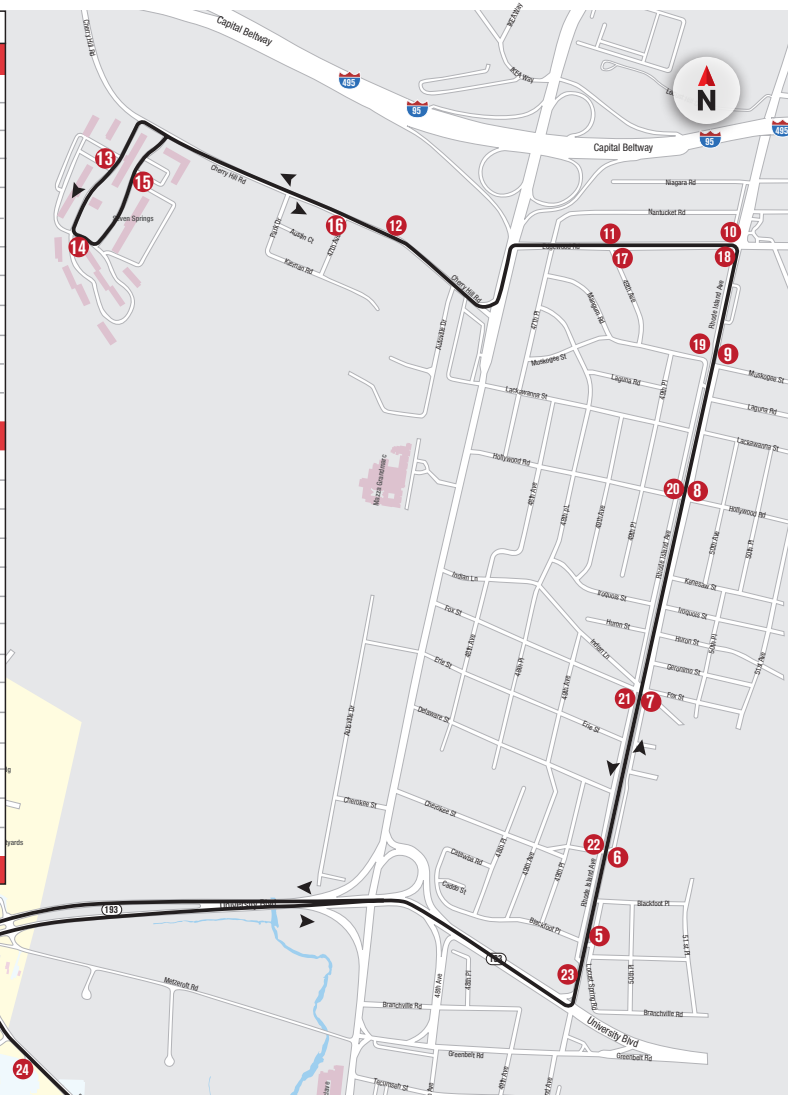

# 110 SEVEN SPRINGS APARTMENTS

NextBUS #	Stop #	Stop Location
10003	●	Regents Drive Garage
10001	1	Stamp Student Union
27719	2	Art/Sociology Building
34422	3	Campus Drive at Lot 3
36108	4	UMUC - College Park Marriott
55000	5	Rhode Island Avenue and University Boulevard
27372	6	Rhode Island Avenue and Cherokee Street
27934	7	Rhode Island Avenue and Fox Street
30366	8	Rhode Island Avenue and Hollywood Road
30350	9	Rhode Island Avenue at Hollywood Shopping Center
27703	10	Edgewood Road and Rhode Island Avenue
31691	11	Edgewood Road and 49th Avenue
36476	12	Cherry Hill Road at College Park Marketplace
27800	13	Seven Springs Apartments at 9348 Cherry Hill Road
27420	14	Seven Springs Apartments at 9310 Cherry Hill Road
27816	15	Seven Springs Apartments at 9308 Cherry Hill Road
36154	16	Cherry Hill Road and 47th Avenue
36448	17	Edgewood Road and 49th Avenue
27243	18	Edgewood Road and Rhode Island Avenue
37324	19	Rhode Island Avenue and Muskogee Street
30378	20	Rhode Island Avenue and Hollywood Road
30983	21	Rhode Island Avenue and Fox Street
30965	22	Rhode Island Avenue and Cherokee Street
37078	23	Rhode Island Avenue and University Boulevard
27522	24	Paint Branch Drive at Lot 4b
37151	25	Shuttle-UM Base
30898	26	Paint Branch Drive and Regents Drive
50001	27	Paint Branch Drive and Stadium Drive
10003	●	Regents Drive Garage

ways to find your  
nextbus 

### Monitors:

View bus arrival times for Lot HI, the Union and Regents Garage from the monitors located in the lower Southeast entrance of the Union and in the lobby of the Transportation Office (Regents Garage).

### Bus Shelter LCD Screens:

LCD screens are located at various bus shelters. The screens will tell you the approximate bus arrival times.