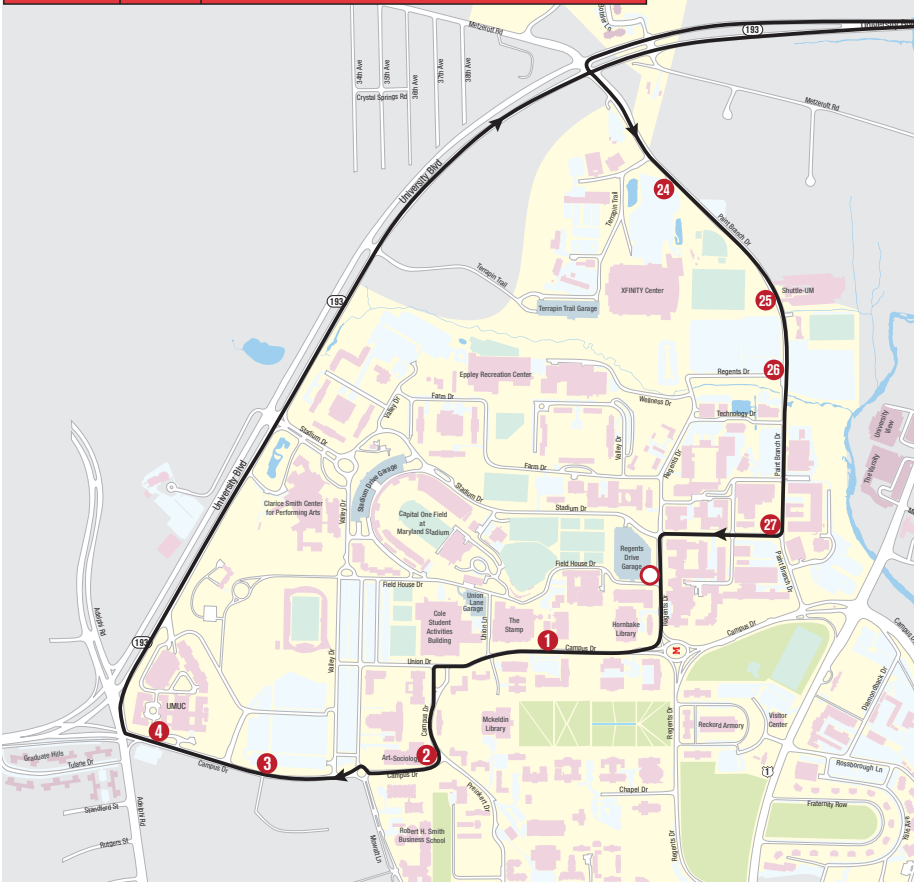

# 110 SEVEN SPRINGS APARTMENTS

NextBUS #	Stop #	Stop Location
10003	●	Regents Drive Garage
10001	1	Stamp Student Union
27719	2	Art/Sociology Building
34422	3	Campus Drive at Lot 3
36108	4	UMUC - College Park Marriott
55000	5	Rhode Island Avenue and University Boulevard
27372	6	Rhode Island Avenue and Cherokee Street
27934	7	Rhode Island Avenue and Fox Street
30366	8	Rhode Island Avenue and Hollywood Road
30350	9	Rhode Island Avenue at Hollywood Shopping Center
27703	10	Edgewood Road and Rhode Island Avenue
31691	11	Edgewood Road and 49th Avenue
36476	12	Cherry Hill Road at College Park Marketplace
27800	13	Seven Springs Apartments at 9348 Cherry Hill Road
27420	14	Seven Springs Apartments at 9310 Cherry Hill Road
27816	15	Seven Springs Apartments at 9308 Cherry Hill Road
36154	16	Cherry Hill Road and 47th Avenue
36448	17	Edgewood Road and 49th Avenue
27243	18	Edgewood Road and Rhode Island Avenue
37324	19	Rhode Island Avenue and Muskogee Street
30378	20	Rhode Island Avenue and Hollywood Road
30983	21	Rhode Island Avenue and Fox Street
30965	22	Rhode Island Avenue and Cherokee Street
37078	23	Rhode Island Avenue and University Boulevard
27522	24	Paint Branch Drive at Lot 4b
37151	25	Shuttle-UM Base
30898	26	Paint Branch Drive and Regents Drive
50001	27	Paint Branch Drive and Stadium Drive
10003	●	Regents Drive Garage

### Monitors:

View bus arrival times for Lot HI, the Union and Regents Garage from the monitors located in the lower Southeast entrance of the Union and in the lobby of the Transportation Office (Regents Garage).

### Bus Shelter LCD Screens:

LCD screens are located at various bus shelters. The screens will tell you the approximate bus arrival times.