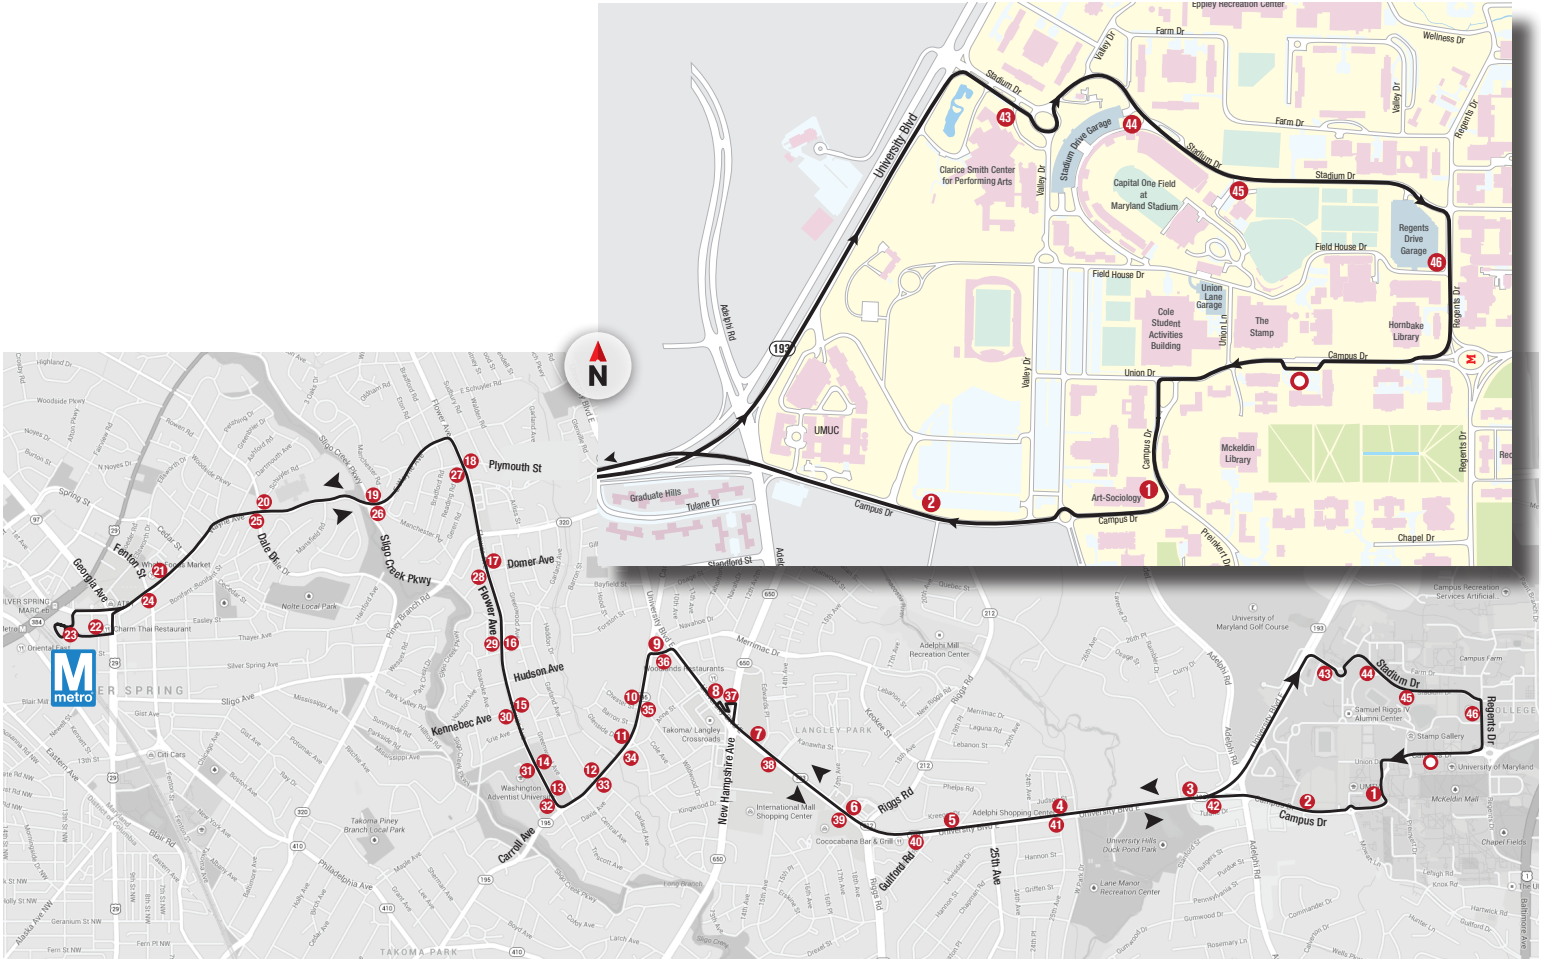

111 SILVER SPRING

NextBUS #	Stop #	Stop Location
10002	●	Stamp Student Union - Lot HH
27719	1	Art/Sociology Building
34422	2	Campus Drive at Lot 3
37148	3	University Boulevard and Tulane Drive
27790	4	University Boulevard at Adelphi Plaza
30172	5	University Boulevard and Campus Gardens
37093	6	University Boulevard and Riggs Road
30206	7	University Boulevard and New Hampshire Avenue
34134	8	Takoma-Langley Crossroads Transit Center
37066	9	Merrimac Drive and Lockney Avenue
37026	10	Carroll Avenue and Chester Street
37029	11	Carroll Avenue and Glenside Drive
37027	12	Carroll Avenue and Garland Avenue
37040	13	Flower Avenue and Carroll Avenue
37042	14	Flower Avenue at Washington Adventist University
37048	15	Flower Avenue and Kennebec Avenue
37046	16	Flower Avenue and Hudson Avenue
37044	17	Flower Avenue and Domer Avenue
34771	18	Flower Avenue and Plymouth Street
30101	19	Wayne Avenue and Sligo Creek Parkway
31540	20	Wayne Avenue and Dale Drive
31868	21	Wayne Avenue and Fenton Street
27431	22	Bonifant Street and Dixon Avenue
50034	23	Silver Spring Metro Station

NextBUS #	Stop #	Stop Location
31754	24	Wayne Avenue and Fenton Street
31847	25	Wayne Avenue and Dale Drive
30129	26	Wayne Avenue and Sligo Creek Parkway
37050	27	Flower Avenue and Plymouth Street
37045	28	Flower Avenue and Domer Avenue
37047	29	Flower Avenue and Hudson Avenue
37049	30	Flower Avenue and Kennebec Avenue
37043	31	Flower Avenue at Washington Adventist University
37041	32	Flower Avenue and Carroll Avenue
37028	33	Carroll Avenue and Garland Avenue
37025	34	Carroll Avenue and Anne Street
37030	35	Carroll Avenue and Wildwood Drive
37067	36	Merrimac Drive and University Boulevard
30234	37	Takoma-Langley Crossroads Transit Center
27393	38	University Boulevard and 14th Avenue
27956	39	University Boulevard and Riggs Road
30193	40	University Boulevard and Guilford Road
27788	41	University Boulevard and 25th Avenue
34110	42	University Boulevard at Graduate Hills
36411	43	Stadium Drive and University Boulevard
37091	44	Stadium Drive Garage
37092	45	Varsity Team House
10003	46	Regents Drive Garage
10002	●	Stamp Student Union - Lot HH

ways to find your nextbus

SMS Text Devices:

Text: *NBUS UMID
(nextBUS #) to 41411

Bus Shelter LCD Screens:

Phone:

Monitors:

Website: