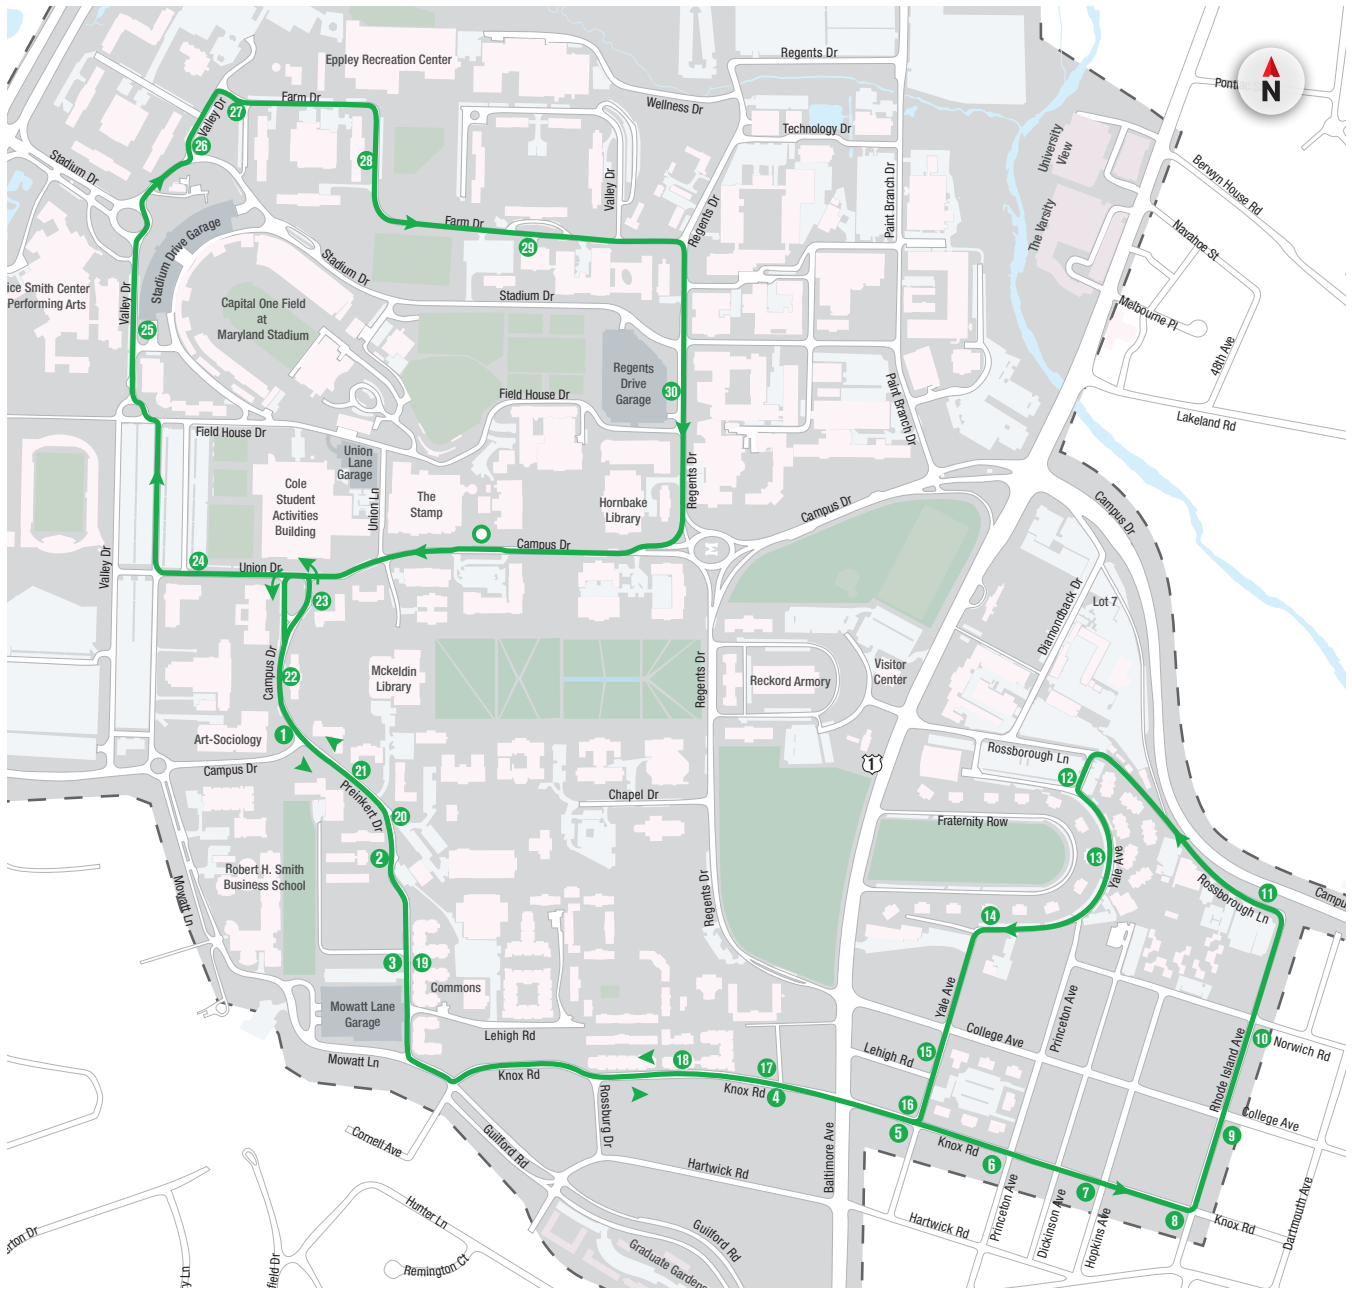

122 GREEN

ways to find your nextbus

SMS Text Devices:

Text "NBUS UMD (nextBUS #)" to 41411

Monitors:

View bus arrival times for Lot HH, the Union and Regents Garage from the monitors located in the lower Southeast entrance of the Union and in the lobby of the Transportation Office (Regents Garage).

Bus Shelter LCD Screens:

LCD screens are located at various bus shelters. The screens will tell you the approximate bus arrival times.

Website:

- Log onto: www.transportation.umd.edu
- Click on the NextBus button at the top of the page
- Select your route, then direction, then your stop.

Phone:

- Dial (301) 314-2255
- Select Option 2
- Select Option 1
- Following prompts, enter five-digit NextBus # located beside each stop listing.

NextBUS #	Stop #	Stop Location
10001	•	Stamp Student Union - Slip
27719	1	Art/Sociology Building
30089	2	Wicomico Hall
50002	3	Preinkert Drive at Lot MV
30138	4	College Park Shopping Center
50013	5	Knox Road and Yale Avenue
34238	6	Knox Road and Princeton Avenue
34217	7	Knox Road and Hopkins Avenue
34970	8	Knox Road and Rhode Island Avenue
34873	9	Rhode Island Avenue and College Avenue
37126	10	Rhode Island Avenue and Norwich Road
50011	11	Rossborough Lane and Rhode Island Avenue
27726	12	Fraternity Row #5
27364	13	Leonardtown Community Center
27682	14	Fraternity Row #11
36257	15	Yale Avenue and Lehigh Road

NextBUS #	Stop #	Stop Location
50012	16	Yale Avenue and Knox Road
50014	17	College Park Shopping Center
50015	18	South Campus Commons 3 and 4
34728	19	South Campus Commons 5 and 6
36430	20	Preinkert Drive at Lot A
27412	21	Somerset Hall
27941	22	Anne Arundel Hall
48075	23	Dorchester Hall
36495	24	Union Drive at Lot 1b
36261	25	Valley Drive at Stadium Drive Garage
27227	26	Elkton Hall
27514	27	Hagerstown Hall
27197	28	La Plata Hall
36274	29	Cambridge Hall
10003	30	Regents Drive Garage
10001	•	Stamp Student Union - Slip