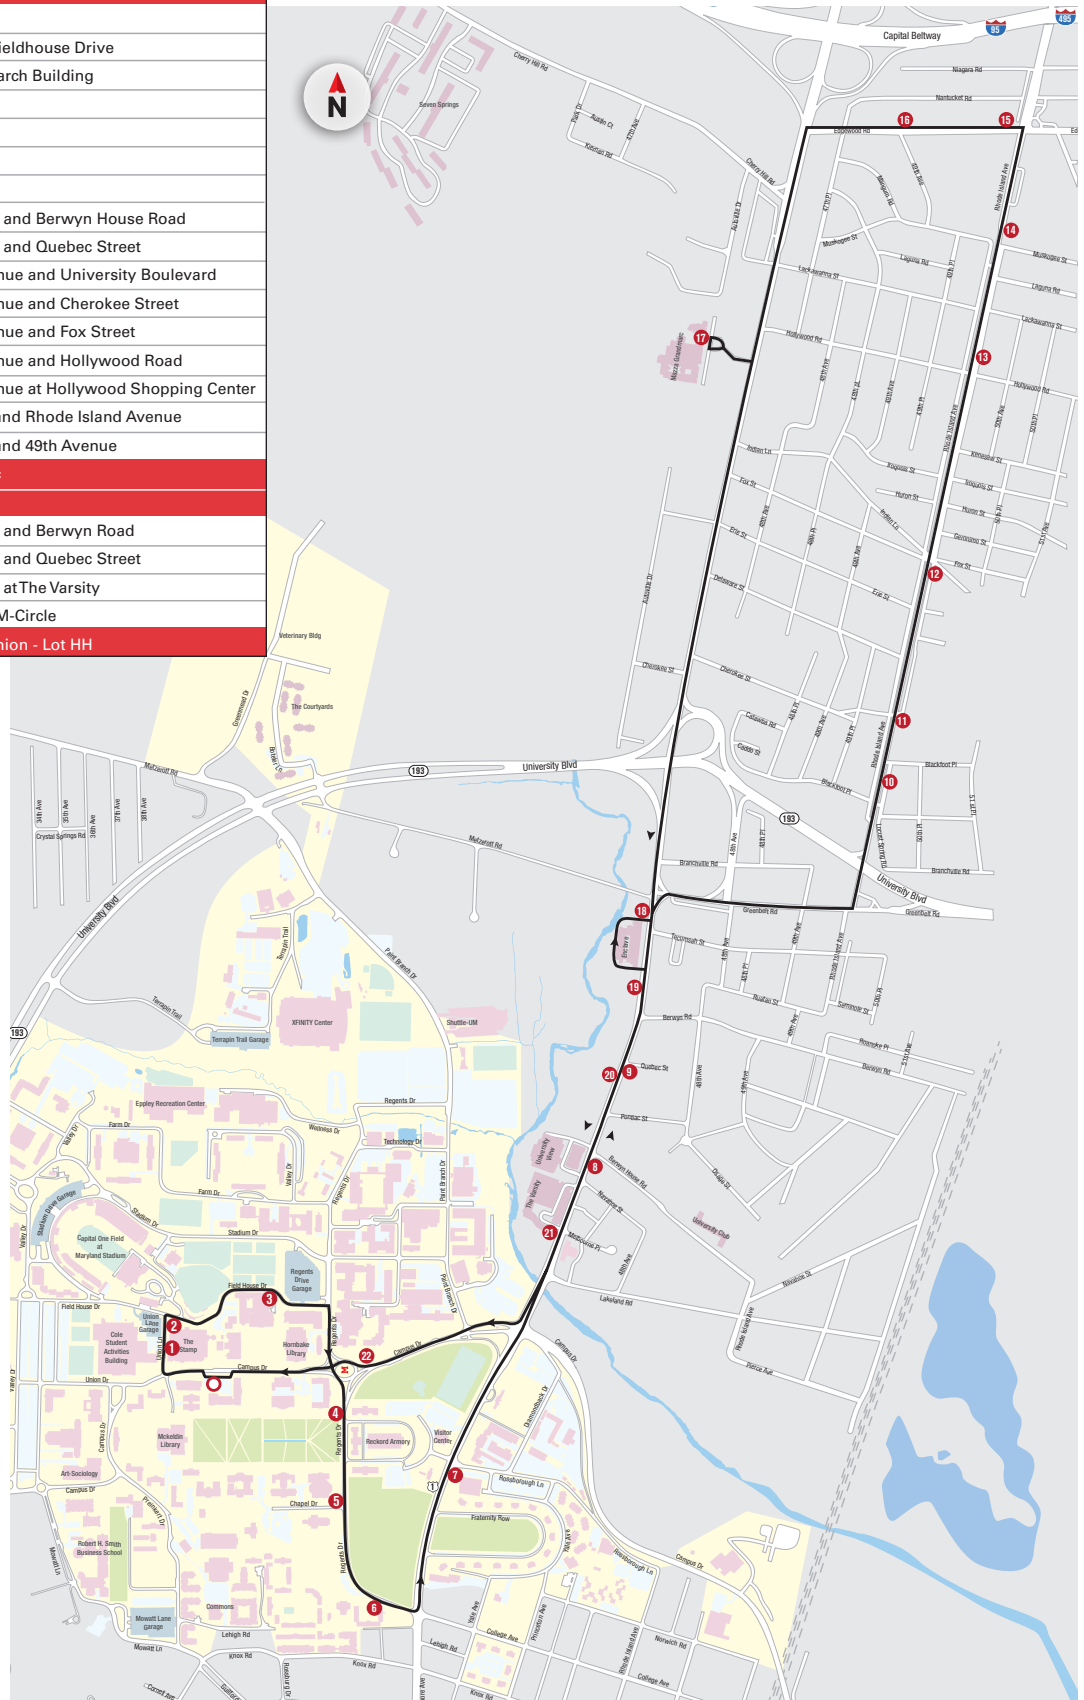

DEPART		SATURDAY		ARRIVE	
STAMP STUDENT UNION – LOT HH	MAZZA GRANDMARC	ENCLAVE	STAMP STUDENT UNION – LOT HH	STAMP STUDENT UNION – LOT HH	ARRIVE
●	# 17	# 18	●		
PM SERVICE					
5:32	6:04	6:09	6:19		
6:19	6:51	6:56	7:06		
7:06	7:38	7:43	7:53		
7:53	8:25	8:30	8:40		
8:40	9:10	9:15	9:25		
9:25	9:55	10:00	10:10		
10:10	10:40	10:45	10:55		
10:55	11:25	11:30	11:40		
11:40	12:10	12:15	12:25		
AM SERVICE					
12:25	12:55	1:00	1:10		
1:10	1:40	1:45	1:55		
1:55	2:23	2:28	2:38		
2:38	3:06	3:11	3:21		

TRANSPORTATION SERVICES

Shuttle-UM

131 MGM/ENCLAVE

NextBUS #	Stop #	Stop Location
10002	●	Stamp Student Union - Lot HH
34507	1	Hoff Theater
27774	2	Union Lane and Fieldhouse Drive
50016	3	BioSciences Research Building
30487	4	Mitchell Building
30043	5	Memorial Chapel
30456	6	Montgomery Hall
27291	7	Ritchie Coliseum
27301	8	Baltimore Avenue and Berwyn House Road
27270	9	Baltimore Avenue and Quebec Street
55000	10	Rhode Island Avenue and University Boulevard
27372	11	Rhode Island Avenue and Cherokee Street
27934	12	Rhode Island Avenue and Fox Street
30366	13	Rhode Island Avenue and Hollywood Road
30350	14	Rhode Island Avenue at Hollywood Shopping Center
27703	15	Edgewood Road and Rhode Island Avenue
31691	16	Edgewood Road and 49th Avenue
37065	17	Mazza GrandMarc
37121	18	The Enclave
30352	19	Baltimore Avenue and Berwyn Road
27006	20	Baltimore Avenue and Quebec Street
29789	21	Baltimore Avenue at The Varsity
36288	22	Campus Drive at M-Circle
10002	●	Stamp Student Union - Lot HH

ways to find your nextbus

Monitors:

View bus arrival times for Lot HH, the Union and Regents Garage from the monitors located in the lower Southeast entrance of the Union and in the lobby of the Transportation Office (Regents Garage).