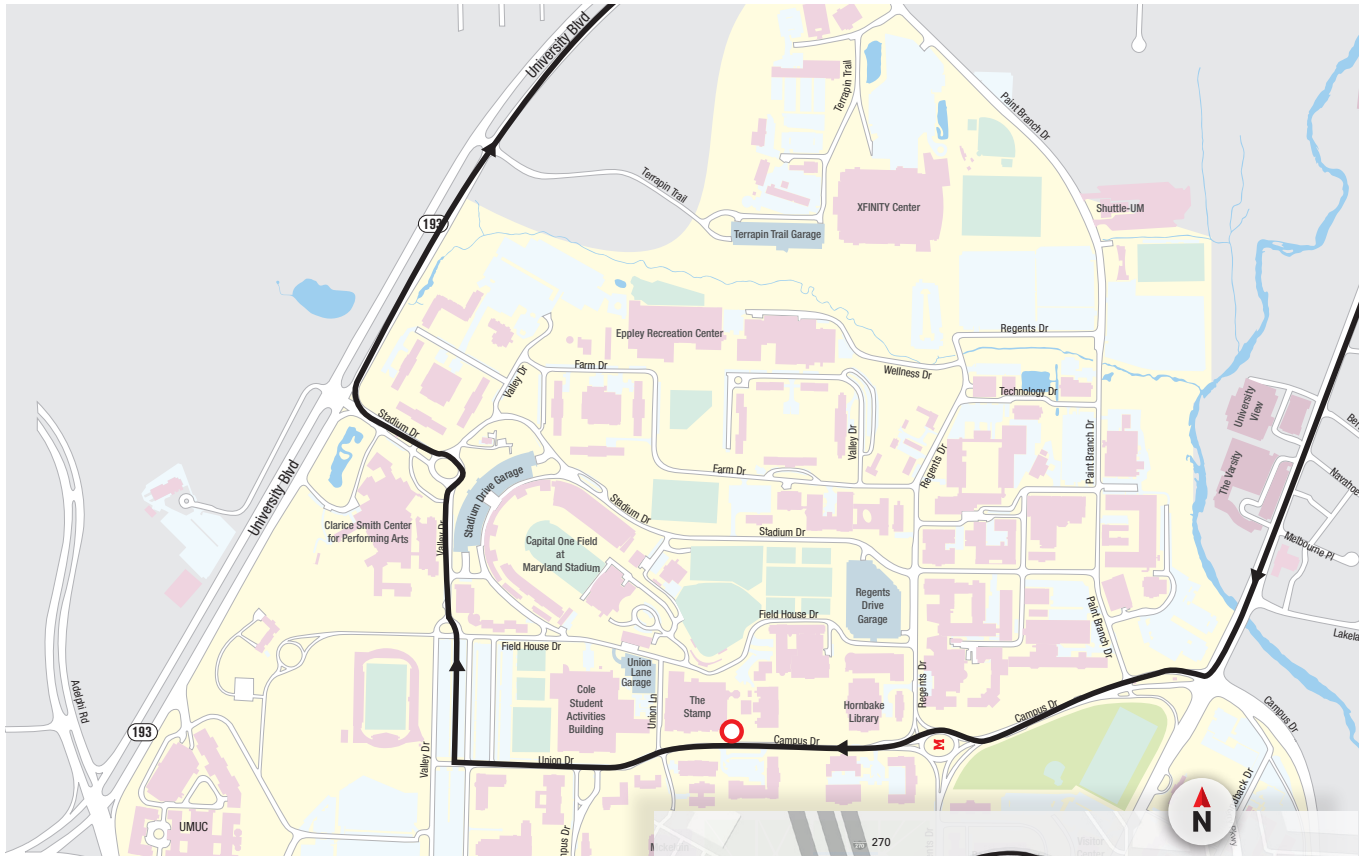

141 GAITHERSBURG PARK & RIDE

DEPART MONDAY-FRIDAY ARRIVE		
STAMP STUDENT UNION - SLIP	WEST DIAMOND AVE. PARK & RIDE LOT	STAMP STUDENT UNION - SLIP
●	#1	●
AM SERVICE		
6:00	6:45	7:35
7:45	8:35	9:20
SERVICE CEASES UNTIL TIMES BELOW		
11:15	12:05	12:50
SERVICE CEASES UNTIL TIMES BELOW		
PM SERVICE		
3:10	4:00	4:50
5:10	6:05	7:00
SERVICE CEASES UNTIL TIMES BELOW		
8:25	9:15	10:00

TRANSPORTATION SERVICES

Shuttle-UM

141 GAITHERSBURG PARK & RIDE

ways to find your nextbus

SMS Text Devices:

Text "NBUS UMD [nextBUS #]" to 41411

Monitors:

View bus arrival times for Lot HH, the Union and Regents Garage from the monitors located in the lower Southeast entrance of the Union and in the lobby of the Transportation Office (Regents Garage).

Bus Shelter LCD Screens:

LCD screens are located at various bus shelters. The screens will tell you the approximate bus arrival times.

Website:

- Log onto: www.transportation.umd.edu
- Click on the NextBus button at the top of the page
- Select your route, then direction, then your stop.

Phone:

- Dial (301) 314-2255
- Select Option 2
- Select Option 1
- Following prompts, enter five-digit NextBus # located beside each stop listing.

NextBUS #	Stop #	Stop Location
27496	●	Stamp Student Union - Slip
34778	1	West Diamond Ave Park & Ride Lot
27496	●	Stamp Student Union - Slip