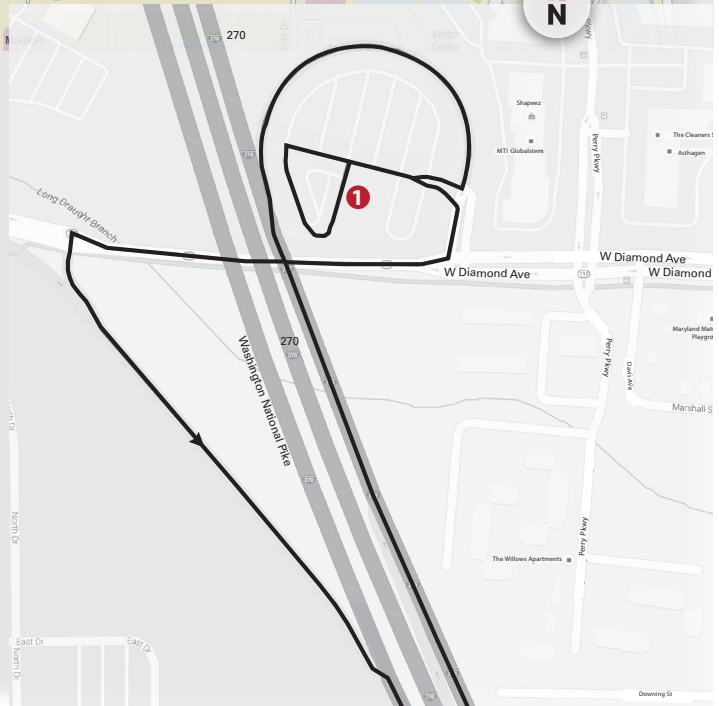

141 GAITHERSBURG PARK & RIDE

DEPART MONDAY-FRIDAY ARRIVE		
STAMP STUDENT UNION - SLIP	WEST DIAMOND AVE. PARK & RIDE LOT	STAMP STUDENT UNION - SLIP
●	#1	●
AM SERVICE		
6:00	6:45	7:35
7:45	8:35	9:20
SERVICE CEASES UNTIL TIMES BELOW		
11:15	12:05	12:50
SERVICE CEASES UNTIL TIMES BELOW		
PM SERVICE		
3:10	4:00	4:50
5:10	6:05	7:00
SERVICE CEASES UNTIL TIMES BELOW		
8:25	9:15	10:00

Operates Monday – Friday; Fall and Spring semesters.

Effective AUGUST 20, 2018

WALKING ESCORT SERVICE	ADA ACCESSIBLE	NITE RIDE
<p>If you plan to travel a short distance, walking escorts are available through the Department of Public Safety. Call (301) 405-3555 to request an escort.</p> <p><small>This schedule is subject to change. For updates, please check: www.transportation.umd.edu</small></p>	<p>Our services are ADA accessible. If you require a bus with a wheelchair lift, please call (301) 314-2255 to make arrangements.</p>	<p>NITE Ride is a curb-to-curb evening service. Please use NITE Ride when the evening service routes are no longer in service or if your pick-up or destination is not on an evening service route. NITE Ride operates from 5:30 p.m. to 7:30 a.m. seven days a week during the fall and spring semesters. Call (301) 314-NITE (6483) to request a NITE Ride.</p>
<p>CONTACT INFORMATION: For immediate assistance: 301.314.2255 Public Relations: 301.314.0183 NITE Ride: 301.314.6483</p>		

TRANSPORTATION SERVICES

Shuttle-UM

141 GAITHERSBURG PARK & RIDE

ways to find your nextbus

SMS Text Devices:

Text "NBUS UMD [nextBUS #]" to 41411

Monitors:

View bus arrival times for Lot HH, the Union and Regents Garage from the monitors located in the lower Southeast entrance of the Union and in the lobby of the Transportation Office (Regents Garage).