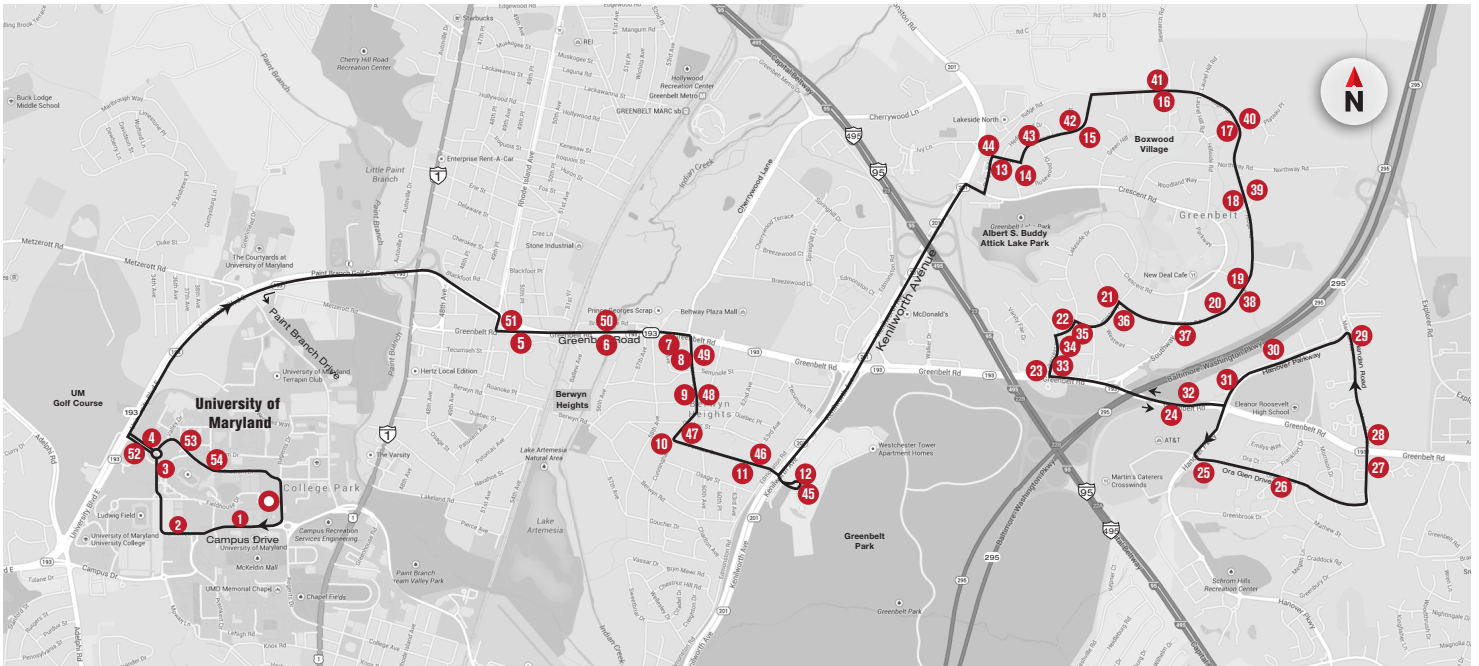

143 GREENBELT

NextBUS #	Stop #	Stop Location
10003	●	Regents Drive Garage
10001	1	Stamp Student Union
36495	2	Union Drive at Lot 1b
36261	3	Valley Drive at Stadium Drive
36424	4	Denton Hall
37094	5	Greenbelt Road at Severn Building
37400	6	Greenbelt Road and Greenbelt Station Parkway
27579	7	Greenbelt Road and 60th Avenue
37153	8	60th Avenue and Greenbelt Road
37002	9	60th Avenue and Ruatan Street
37032	10	Cunningham Drive and Pontiac Street
37076	11	Pontiac Street and 63rd Avenue
30091	12	Westchester Park Circle
48036	13	Ridge Road and Ivy Lane
48037	14	Ivy Lane and Lastner Lane
48038	15	Lastner Lane and Julian Court
48039	16	Ridge Road and Research Road
48040	17	Ridge Road and Plateau Place
48041	18	Ridge Road and Eastway
48042	19	Ridge Road and Gardenway
48043	20	Ridge Road at Green Ridge House Apartments
48044	21	Westway and Ridge Road
48045	22	Lakeside Drive and Westway
48046	23	Lakecrest Drive and Greenbelt Road
34389	24	Greenbelt Road at Greenway Center
30977	25	Ora Glen Drive and Hanover Parkway
30345	26	Ora Glen Drive and Greenbrook Drive
30931	27	Mandan Road and Canning Terrace